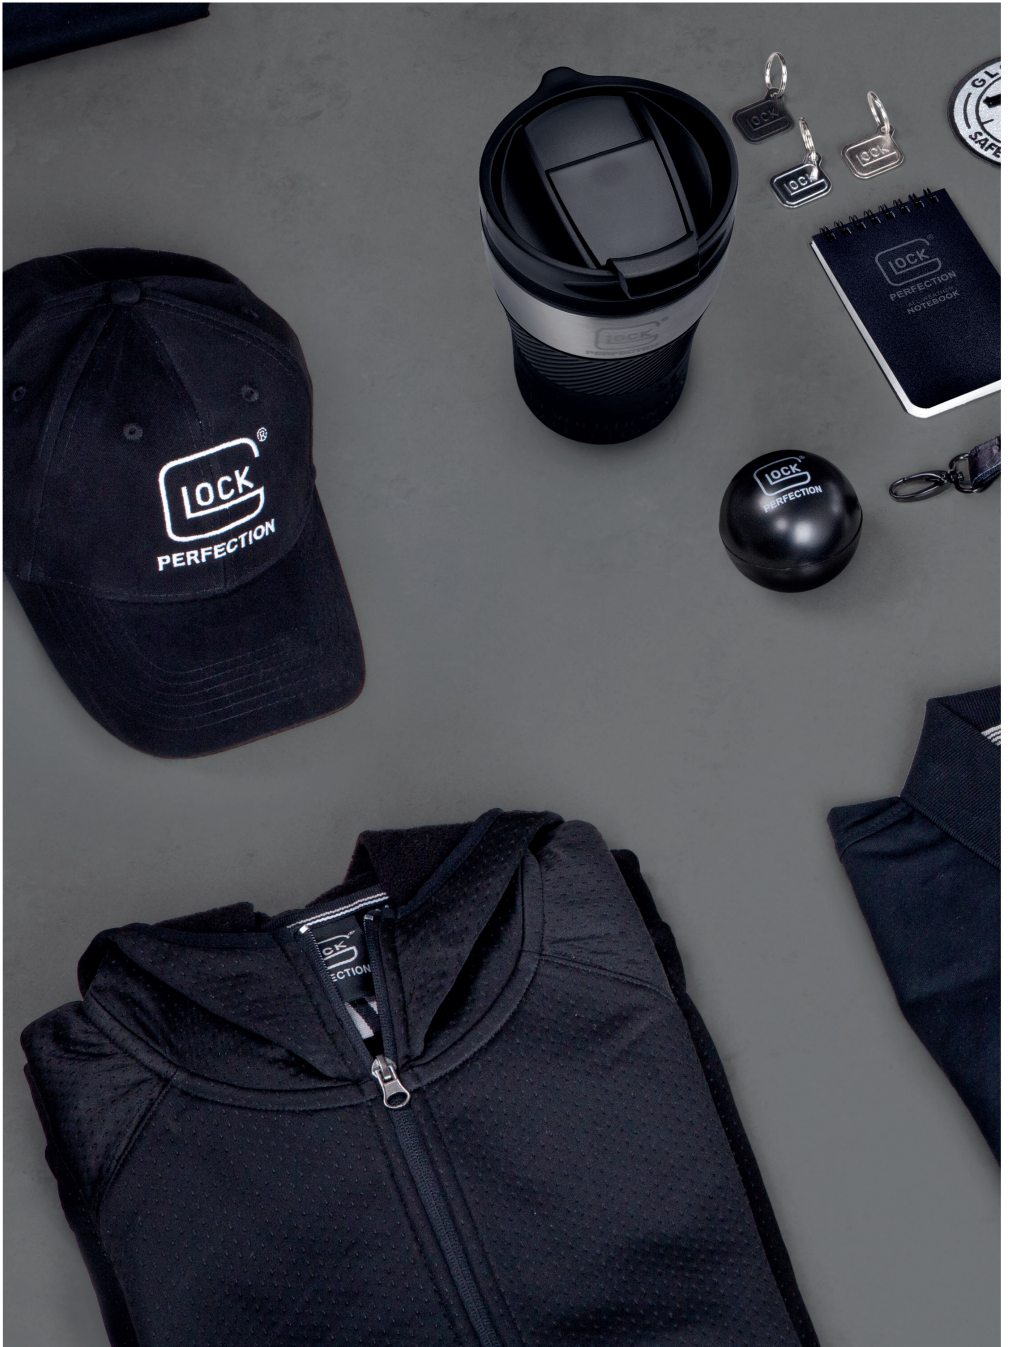

- ◇ 100% cotton, Jaquard 450 gr/m²
- ◇ size: 70x140 cm
- ◇ 2 color woven in grey-black with the GLOCK Perfection logo
- ◇ loop hanger
- ◇ Silver Flag on the hem

One size:
Art. Nr. 31378

WWW.GLOCK.COM

09-2021